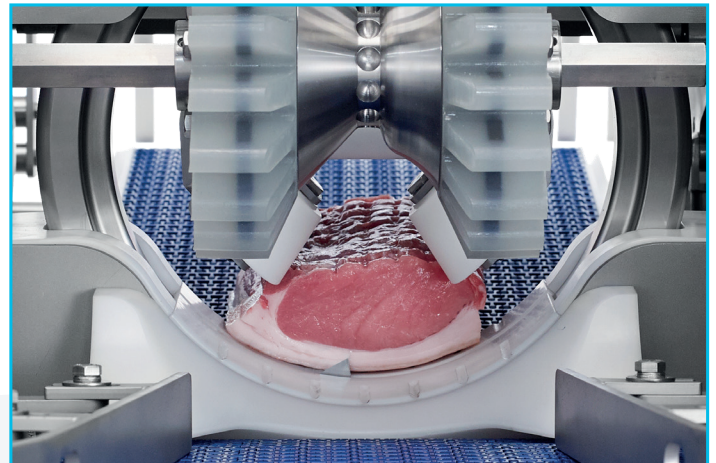

Contact

Central/Eastern Europe

Phone: +49 252 185 070

E-mail: as.ce@frontmatec.com

Central/Eastern Europe, Poland

Phone: +48 227 345 551

E-mail: as.ce@frontmatec.com

Northern Europe

Phone: +45 36 999 099

E-mail: as.ne@frontmatec.com

Southern Europe

Phone: +34 932 643 800

E-mail: as.se@frontmatec.com

Russia

Phone: +7 495 424 9559

E-mail: as.ru@frontmatec.com

Western Europe

Phone: +31 886 294 000

E-mail: as.we@frontmatec.com