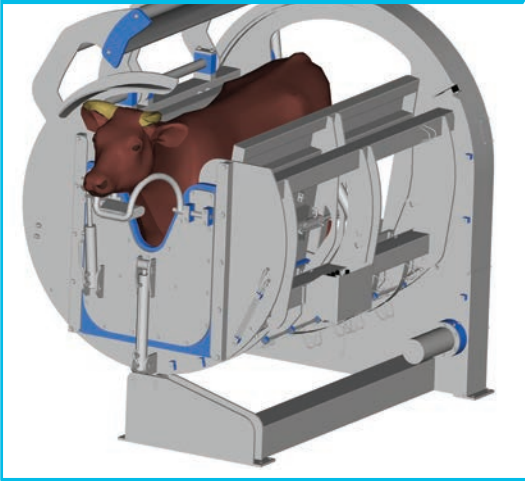

## State-of-the-art solution for **Kosher** and **Halal** stunning

The Frontmatec ritual stunning box for cattle is a robust, stainless steel ritual stunning box that is also suitable for traditional stunning.

Via an animal-friendly runway the cattle is safely driven into the Frontmatec ritual stunning box. The back door is closed hydraulically and a pusher pushes the animal to the front of the box. Once inside the stunning box, the discharge lid closes and the head of the animal is fixated. Depending on the size of the animal, the height of the discharge lid and the width of the box can be adjusted hydraulically.

The Frontmatec ritual stunning box for cattle is also suitable for traditional stunning. In this case, the animal is stunned directly after fixation. Once the animal is stunned, the stunning box rotates and the animal is discharged in the same manner as described above.

The box is constructed in such a way that the animals all land in nearly the same position, regardless of the manner of stunning (traditional or ritual).

This box is supplied complete with hydraulic power pack.