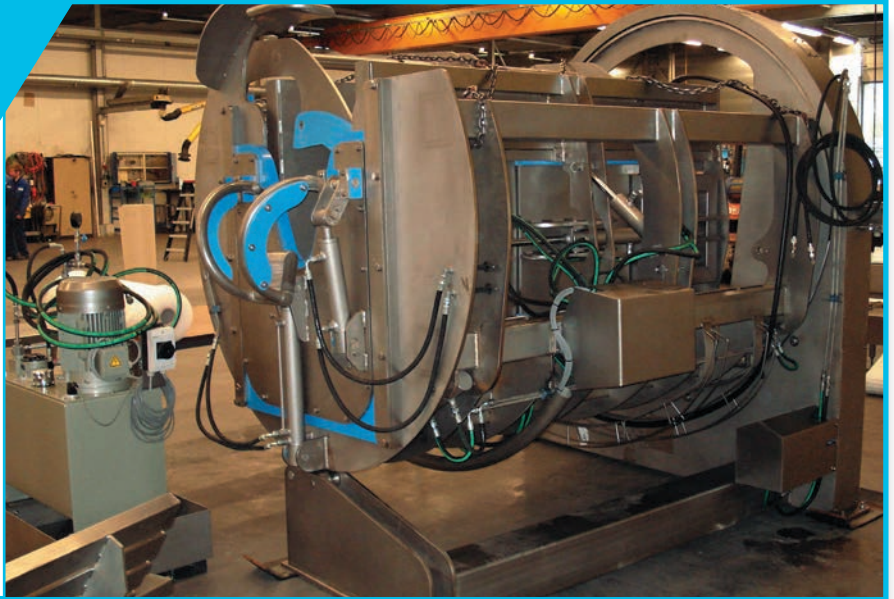

## State-of-the-art solution for **Kosher** and **Halal** stunning

The Frontmatec ritual stunning box for cattle is a robust, stainless steel ritual stunning box that is also suitable for traditional stunning.

Via an animal-friendly runway the cattle is safely driven into the Frontmatec ritual stunning box. The back door is closed hydraulically and a pusher pushes the animal to the front of the box. Once inside the stunning box, the discharge lid closes and the head of the animal is fixated. Depending on the size of the animal, the height of the discharge lid and the width of the box can be adjusted hydraulically.

The Frontmatec ritual stunning box for cattle is also suitable for traditional stunning. In this case, the animal is stunned directly after fixation. Once the animal is stunned, the stunning box rotates and the animal is discharged in the same manner as described above.

The box is constructed in such a way that the animals all land in nearly the same position, regardless of the manner of stunning (traditional or ritual).

This box is supplied complete with hydraulic power pack.