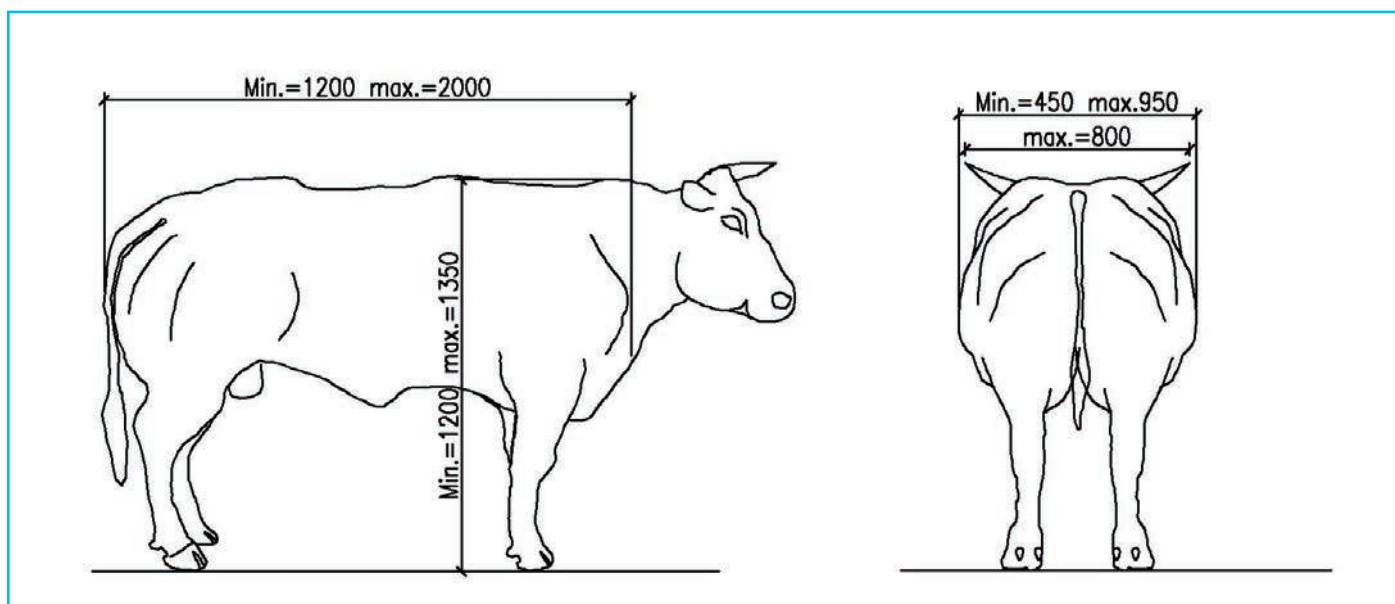

Via an animal-friendly runway the cattle is safely driven into the Frontmatec ritual stunning box. The back door is closed hydraulically and a pusher pushes the animal to the front of the box. Once inside the stunning box, the discharge lid closes and the head of the animal is fixated. Depending on the size of the animal, the height of the discharge lid and the width of the box can be adjusted hydraulically.

The Frontmatec ritual stunning box for cattle is also suitable for traditional stunning. In this case, the animal is stunned directly after fixation. Once the animal is stunned, the stunning box rotates and the animal is discharged in the same manner as described above.

The box is constructed in such a way that the animals all land in nearly the same position, regardless of the manner of stunning (traditional or ritual).

This box is supplied complete with hydraulic power pack.

The optimal cattle dimensions